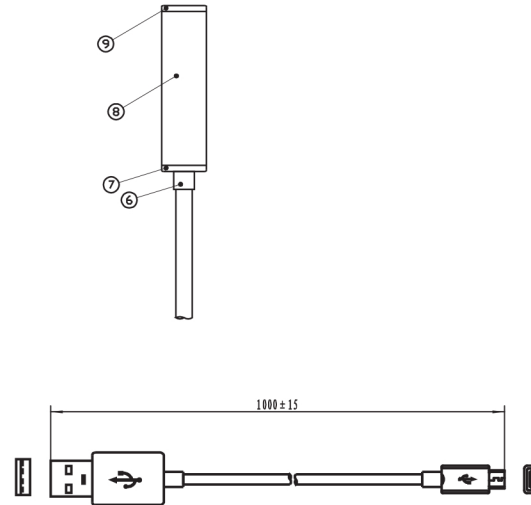

NOTE: ALL MATERIAL COMPLIANT ROHS STANDARD

REVISION INFORMATION			
Rev.	Rev. Date	Modified By	Brief Description

Electrical performance test: VGA TO HDMI real machine testing
 1 Signal Source PC 1080P/60HZ
 2 Video Imaging signal jitter - free, no trailing, no ghosting, no missing colors etc.
 3 TV or monitor: 1920*1080P/60HZ

PIN ASSIGNMENT:

NO.	PART NAME	SPECIFICATION DESCRIPTION	QTY	UNIT
9	hdmi baffle	ABS black	1	PCS
8	Aluminum Case	Aluminum, black oxide	1	PCS
7	cable entry baffle	ABS black	1	PCS
6	βR	black PVC plastic	1	PCS
5	PVC cable	VGA CABLE (30#*3COAX+30#*8C)+DRAIN(1/4/0.1BC)+AL OD5.0mm JACKET PVC BLACK	1	PCS
4	audio cable	enameled wire(7/0.08+250D nylon wire)*3C(RED, GREEN, GOLD) OD2.5mm JACKET PVC BLACK	1	PCS
3	3.5 Three-dimensional head	nickle-plated	1	PCS
2	vga male	nickle-plated steel casing,gold-plated terminal,blue plastic Insulator	1	PCS
1	hdmi female	nickle-plated steel casing,gold-plated terminal,black plastic Insulator	1	PCS

cables & connectors since 1995

DRAWN BY	DATE:	Title: VGA with Audio to HDMI Converter	
CHECKED BY	SHEET 1 of 1	SKU:	47-300-005
APPROVED BY	SCALE 1:1	REV. 01	UNIT: mm