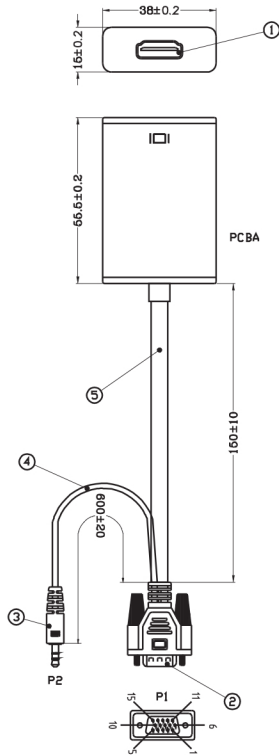

NOTE: ALL MATERIAL COMPLIANT ROHS STANDARD

REVISION INFORMATION			
Rev.	Rev. Date	Modified By	Brief Description

Electrical performance test: VGA TO HDMI real machine testing
 1 Signal Source PC 1080P/60HZ
 2 Video Imaging signal jitter - free, no trailing, no ghosting, no missing colors etc.
 3 TV or monitor: 1920*1080P/60HZ

PIN ASSIGNMENT:

NO.	PART NAME	SPECIFICATION DESCRIPTION	QTY	UNIT
9	hdmi baffle	ABS black	1	PCS
8	Aluminum Case	Aluminum, black oxide	1	PCS
7	cable entry baffle	ABS black	1	PCS
6	βR	black PVC plastic	1	PCS
5	PVC cable	VGA CABLE (30#*3COAX+30#*8C)+DRAIN(1/4/0.1BC)+AL OD5.0mm JACKET PVC BLACK	1	PCS
4	audio cable	enameled wire(7/0.08+250D nylon wire)*3C(RED, GREEN, GOLD) OD2.5mm JACKET PVC BLACK	1	PCS
3	3.5 Three-dimensional head	nickle-plated	1	PCS
2	vga male	nickle-plated steel casing,gold-plated terminal,blue plastic Insulator	1	PCS
1	hdmi female	nickle-plated steel casing,gold-plated terminal,black plastic Insulator	1	PCS

cables & connectors since 1995

DRAWN BY	DATE:	Title: VGA with Audio to HDMI Converter	
CHECKED BY	SHEET 1 of 1	SKU:	47-300-005
APPROVED BY	SCALE 1:1	REV. 01	UNIT: mm