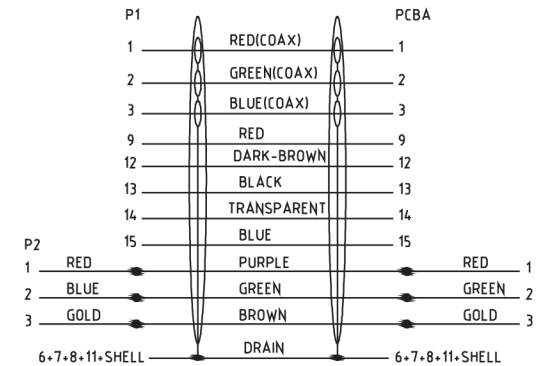

NOTE: ALL MATERIAL COMPLIANT ROHS STANDARD

REVISION INFORMATION			
Rev.	Rev. Date	Modified By	Brief Description

Electrical performance test: VGA TO HDMI real machine testing
 1 Signal Source PC 1080P/60HZ
 2 Video Imaging signal jitter - free, no trailing, no ghosting, no missing colors etc.
 3 TV or monitor: 1920*1080P/60HZ

PIN ASSIGNMENT:

NO.	PART NAME	SPECIFICATION DESCRIPTION	QTY	UNIT
9	hdmi baffle	ABS black	1	PCS
8	Aluminum Case	Aluminum, black oxide	1	PCS
7	cable entry baffle	ABS black	1	PCS
6	βR	black PVC plastic	1	PCS
5	PVC cable	VGA CABLE (30#*3COAX+30#*8C)+DRAIN(1/4/0.1BC)+AL OD5.0mm JACKET PVC BLACK	1	PCS
4	audio cable	enameled wire(7/0.08+250D nylon wire)*3C(RED, GREEN, GOLD) OD2.5mm JACKET PVC BLACK	1	PCS
3	3.5 Three-dimensional head	nickle-plated	1	PCS
2	vga male	nickle-plated steel casing,gold-plated terminal,blue plastic Insulator	1	PCS
1	hdmi female	nickle-plated steel casing,gold-plated terminal,black plastic Insulator	1	PCS